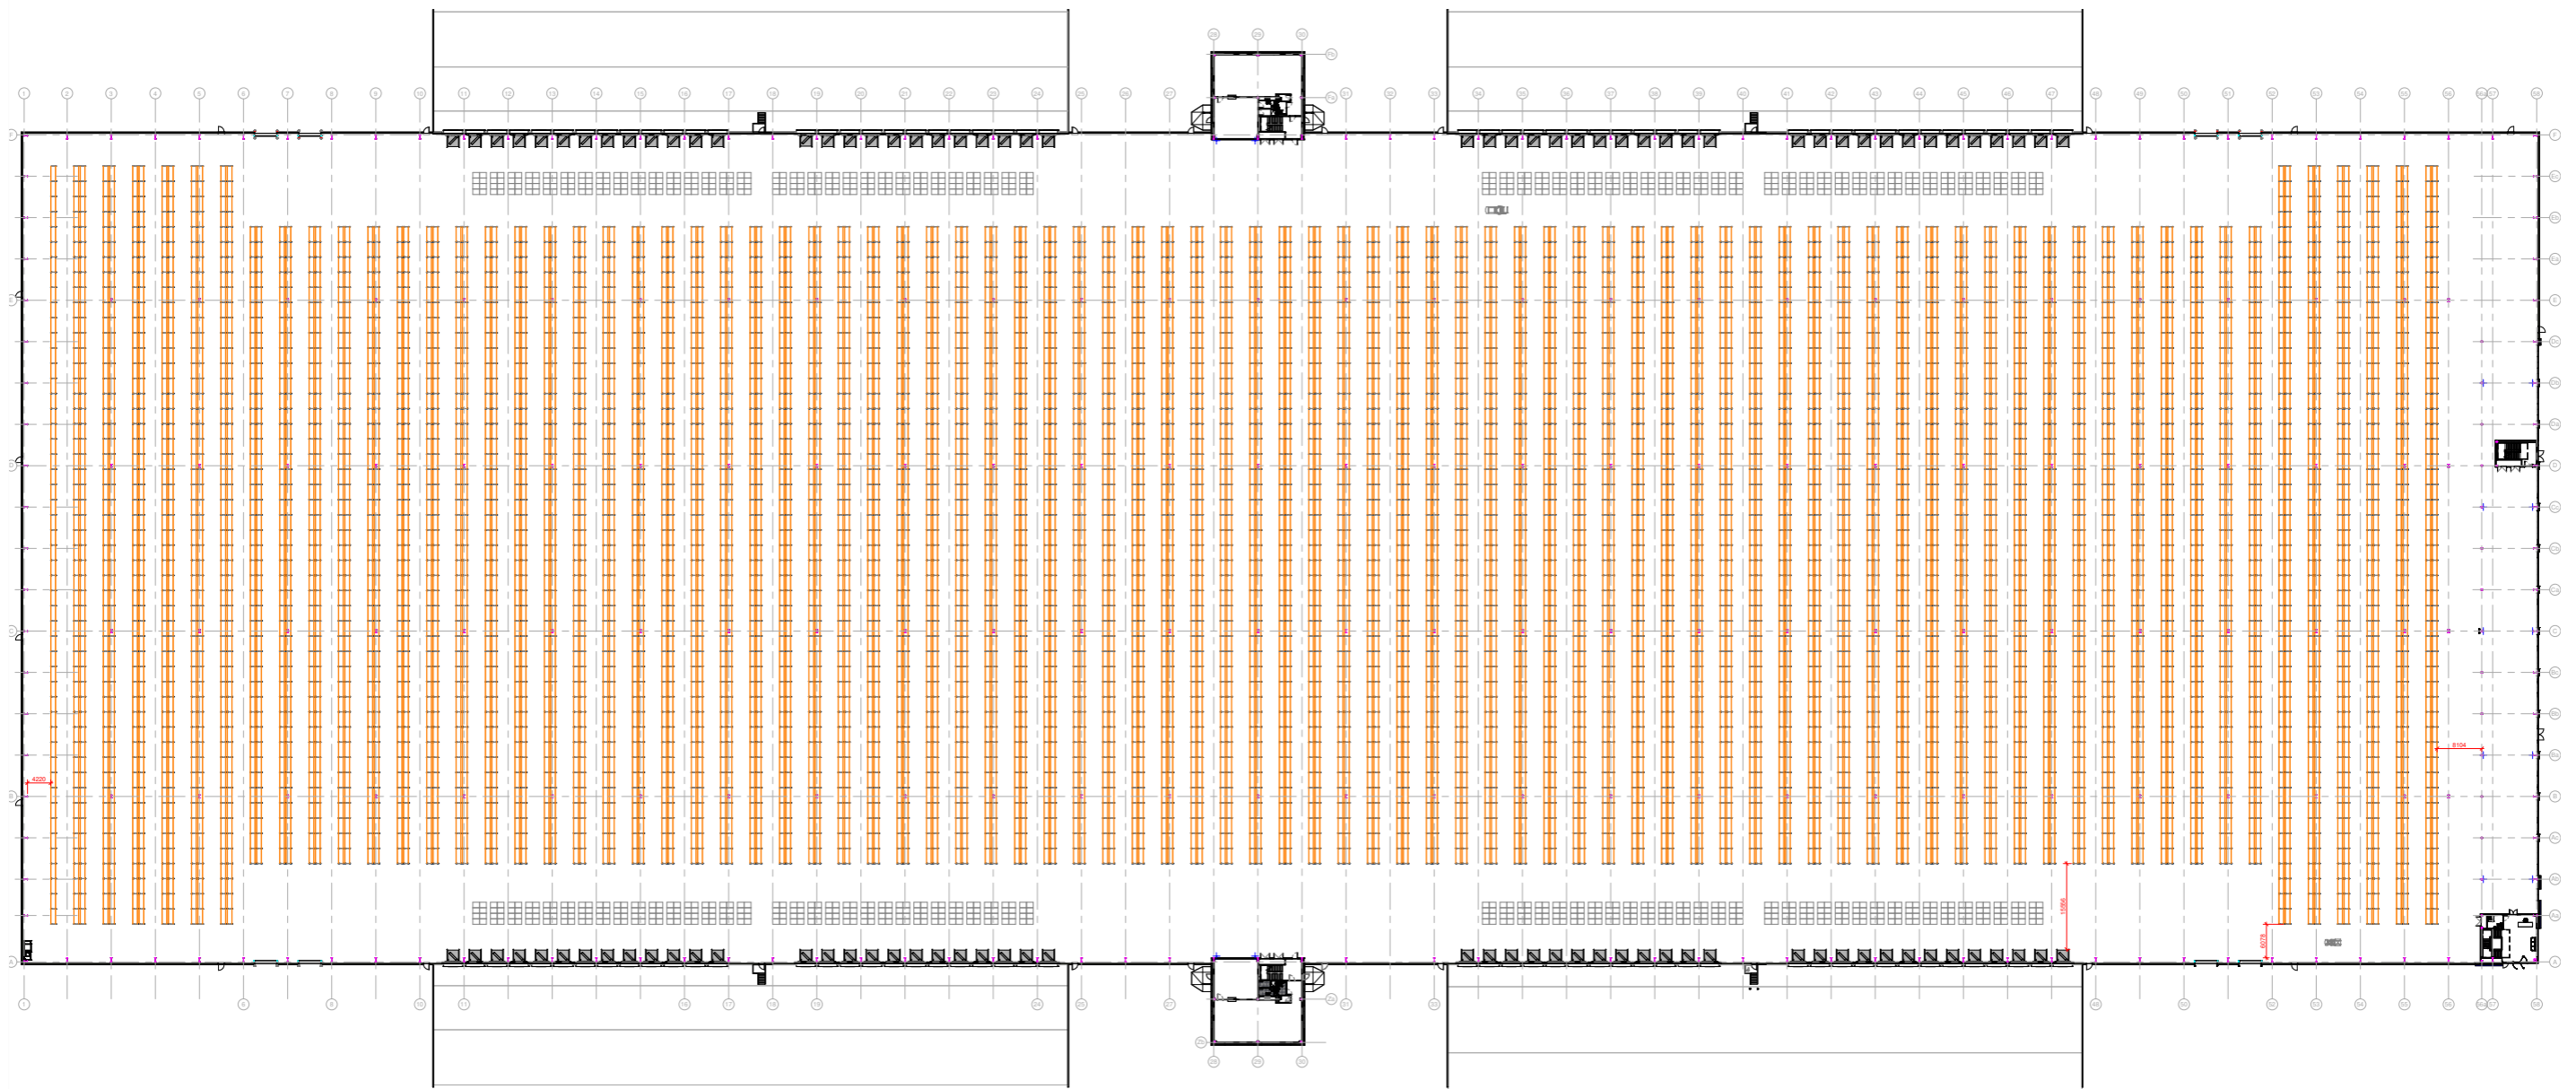

188,223
 992 SHOWN IN THE DOCK AREA
 NARROW AISLE POSITIONS (UK)

141,912
 992 SHOWN IN THE DOCK AREA,
 BASED ON 1.5M PALLET SIZE
 NARROW AISLE POSITIONS (UK)